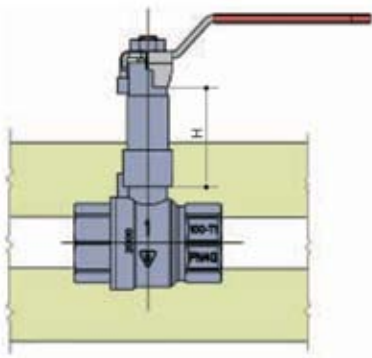

## Albion 257 Locking Device

	M	1A	2A	3A
L	90	120	140	150

Dimensions in mm

N.	Part Name	Materials	Treatment
1	Handle	Steel	Nickel plated
2	Slide Device	Steel	Nickel plated

Choice of Handle								
Series	1/4"	3/8"	1/2"	3/4"	1"	1 1/4"	1 1/2"	2"
45-46-47	M	M	1A	1A	2A	2A	3A	3A
54	-	-	M	M	1A	1A	2A	2A

## Albion 97 Thermal Extension

DN	Size Choice	
	Art 45T	Art 45P
1/4"	M	M
3/8"	M	M
1/2"	1a	1a
3/4"	1a	1a
1"	2a	2a
1" 1/4"	2a	2a
1" 1/2"	3a	3a
2"	3a	3a
2" 1/2"	5a	4a
3"	5a	4a
4"	5a	5a

Dimensions in mm

N.	Part Name	Materials	Treatment
1	Extension	Brass CW614N	Nickel plated
2	Stem	Brass CW614N	
3	Screw	Steel	