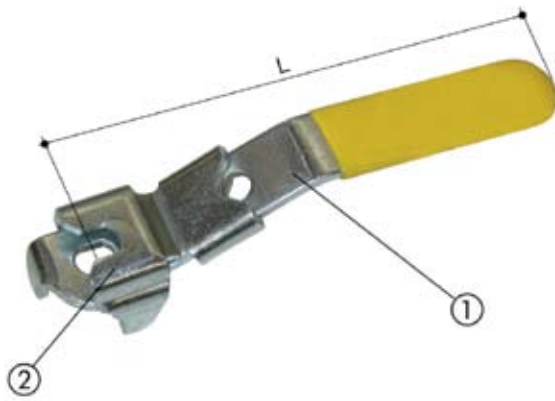

## Albion 257 Locking Device

	M	1A	2A	3A
L	90	120	140	150

Dimensions in mm

N.	Part Name	Materials	Treatment
1	Handle	Steel	Nickel plated
2	Slide Device	Steel	Nickel plated

Choice of Handle								
Series	1/4"	3/8"	1/2"	3/4"	1"	1 1/4"	1 1/2"	2"
45-46-47	M	M	1A	1A	2A	2A	3A	3A
54	-	-	M	M	1A	1A	2A	2A

## Albion 97 Thermal Extension

DN	Size Choice	
	Art 45T	Art 45P
1/4"	M	M
3/8"	M	M
1/2"	1a	1a
3/4"	1a	1a
1"	2a	2a
1" 1/4"	2a	2a
1" 1/2"	3a	3a
2"	3a	3a
2" 1/2"	5a	4a
3"	5a	4a
4"	5a	5a

Dimensions in mm

N.	Part Name	Materials	Treatment
1	Extension	Brass CW614N	Nickel plated
2	Stem	Brass CW614N	
3	Screw	Steel	